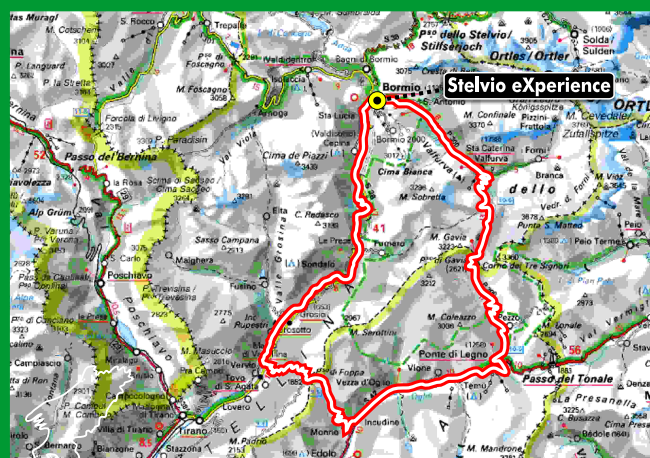

GROUP RIDE

MONDAY STELVIO LOOP

mt 3150
km 102

Starting time: 9.30

VAN SUPPORT

TUESDAY CANCANO LAKE

mt 566
km 40

Starting time: 9.30

WEDNESDAY MORTIROLO & GAVIA

mt 3200
km 115

Starting time: 9.30

VAN SUPPORT

THURSDAY CANCANO or GAVIA

mt 566/ mt 922
km 40 / km 26

Starting time: 18.30

EVENING RIDE

FRIDAY TEGLIO LOOP or BERNINA PASS

mt 1700/mt 2700
km 130

Starting time: 9.30

VAN SUPPORT

SATURDAY STELVIO or GAVIA

mt 1523/ mt 922
km 21 / km 26

Starting time: 9.30