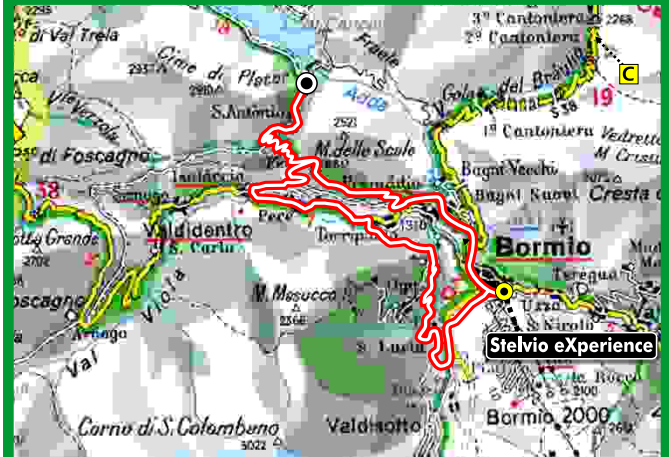

GROUP RIDE

MONDAY STELVIO LOOP

mt 3150
km 102

Starting time: 9.30

VAN SUPPORT

TUESDAY CANCANO LAKE

mt 566
km 40

Starting time: 9.30

WEDNESDAY MORTIROLO & GAVIA

mt 3200
km 115

Starting time: 9.30

VAN SUPPORT

THURSDAY CANCANO or GAVIA

mt 566/ mt 922
km 40 / km 26

Starting time: 18.30

EVENING RIDE

FRIDAY TEGLIO LOOP or BERNINA PASS

mt 1700/mt 2700
km 130

Starting time: 9.30

VAN SUPPORT

SATURDAY STELVIO or GAVIA

mt 1523/ mt 922
km 21 / km 26

Starting time: 9.30