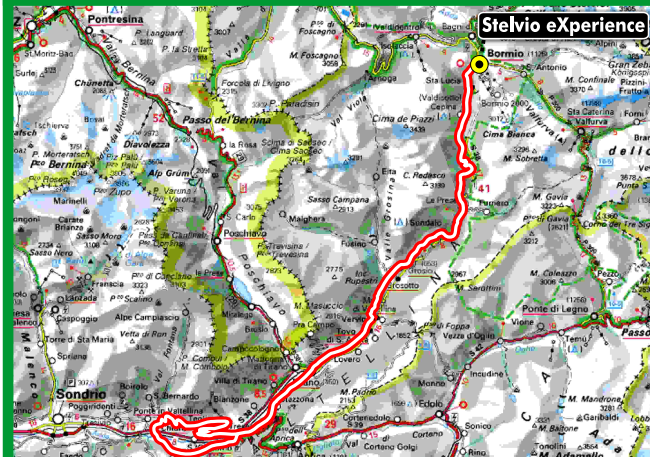

WEDNESDAY MORTIROLO & GAVIA

mt 3200
km 115

Starting time: 9.30

VAN SUPPORT

THURSDAY CANCANO or GAVIA

mt 566/ mt 922
km 40 / km 26

Starting time: 18.30

EVENING RIDE

FRIDAY TEGLIO LOOP or BERNINA PASS

mt 1700/mt 2700
km 130

Starting time: 9.30

VAN SUPPORT

SATURDAY STELVIO or GAVIA

mt 1523/ mt 922
km 21 / km 26

Starting time: 9.30