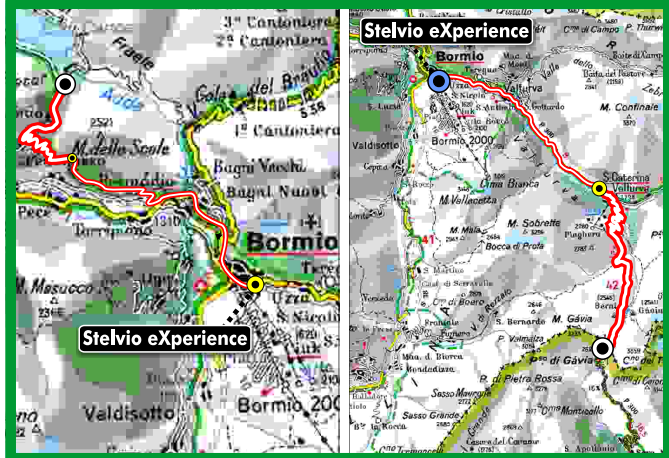

GROUP RIDE

MONDAY STELVIO LOOP

mt 3150
km 102

Starting time: 9.30

VAN SUPPORT

TUESDAY CANCANO LAKE

mt 566
km 40

Starting time: 9.30

WEDNESDAY MORTIROLO & GAVIA

mt 3200
km 115

Starting time: 9.30

VAN SUPPORT

THURSDAY CANCANO or GAVIA

mt 566/ mt 922
km 40 / km 26

Starting time: 18.30

EVENING RIDE

FRIDAY TEGLIO LOOP or BERNINA PASS

mt 1700/mt 2700
km 130

Starting time: 9.30

VAN SUPPORT

SATURDAY STELVIO or GAVIA

mt 1523/ mt 922
km 21 / km 26

Starting time: 9.30